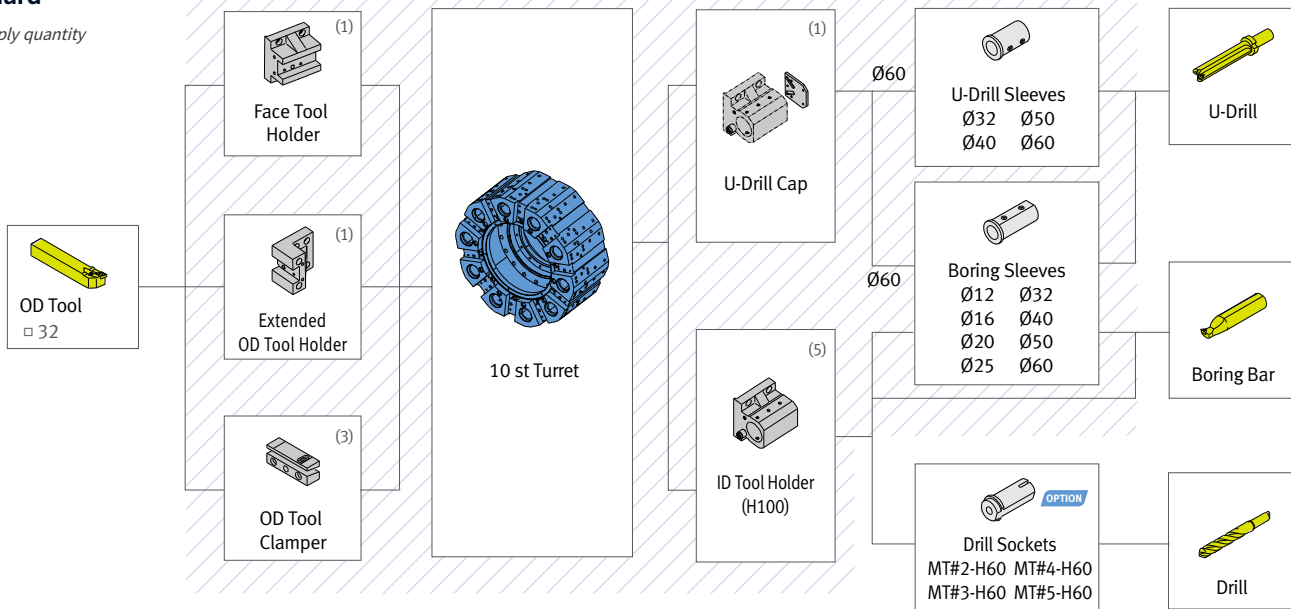

TOOLING SYSTEM

Unit : mm (inch)

PUMA 1000

Standard

* () Supply quantity

PUMA 1000M

Standard

* () Supply quantity